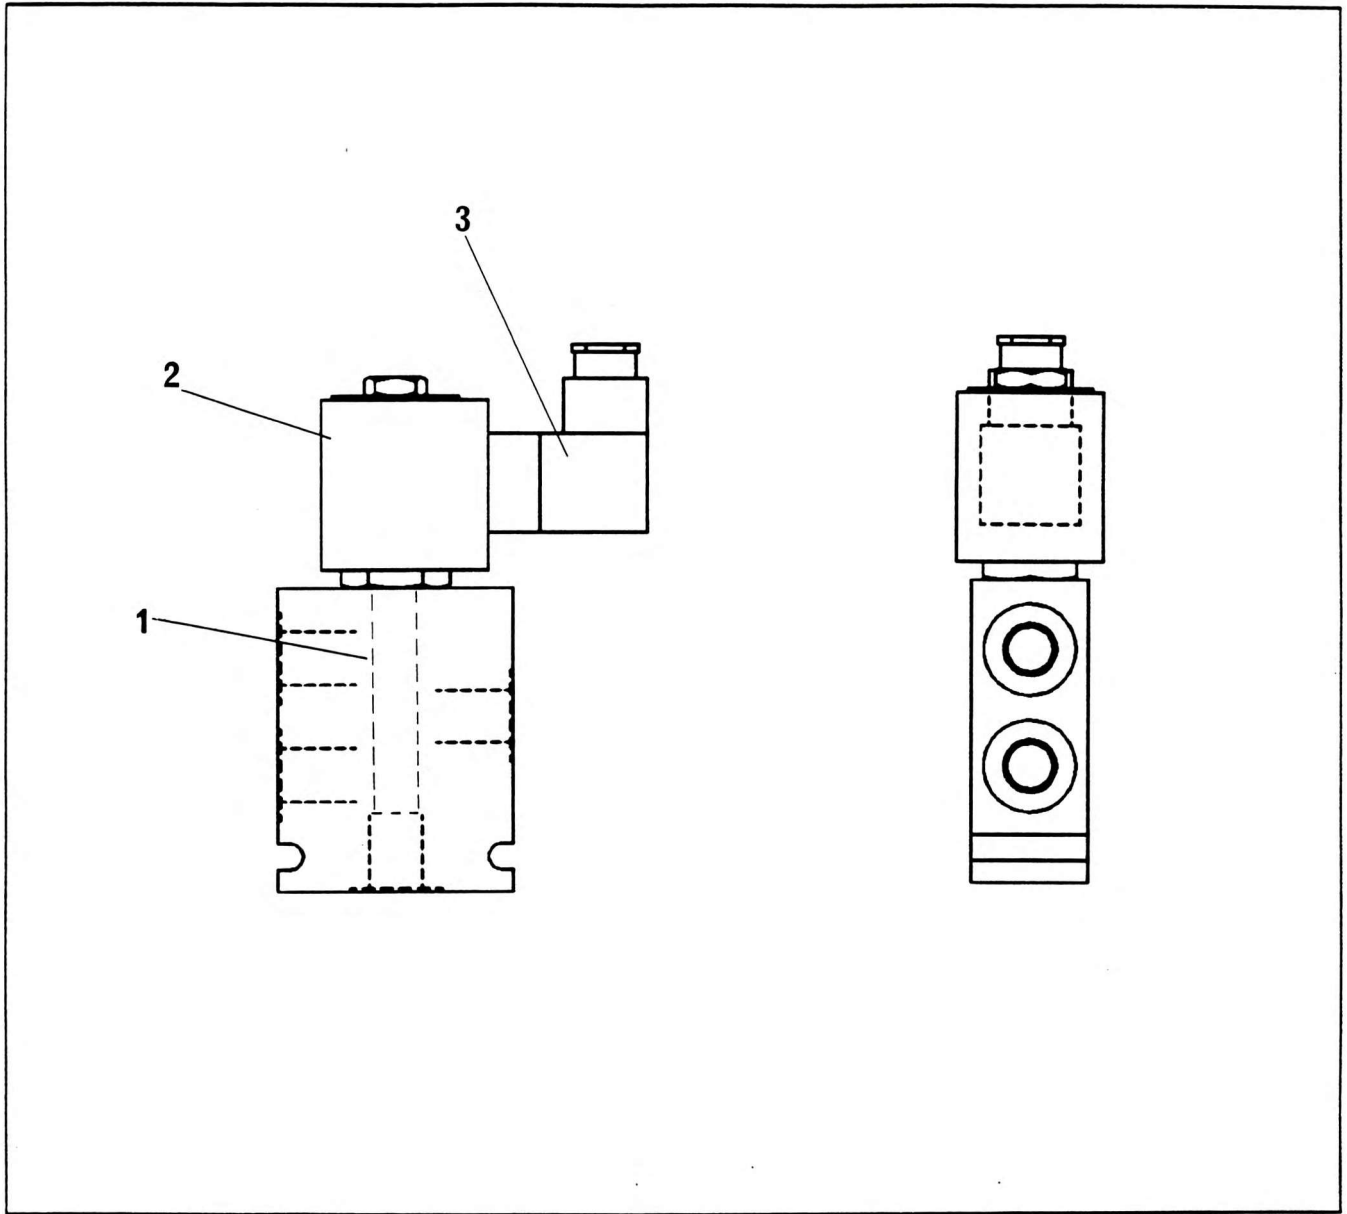

SOLENOID VALVE 4 WAY 2 - POSITION

NO.	PART NO.	QTY.	DESCRIPTION	NO.	PART NO.	QTY.	DESCRIPTION
-	7-926-990451	1	Complete Assembly				
*	9-926-107799	1	Seal Kit				
1	9-926-107800	1	Cartridge				
2	9-926-107801	1	Solenoid Coil				
3	9-926-105364	1	D.I.N. Plug				